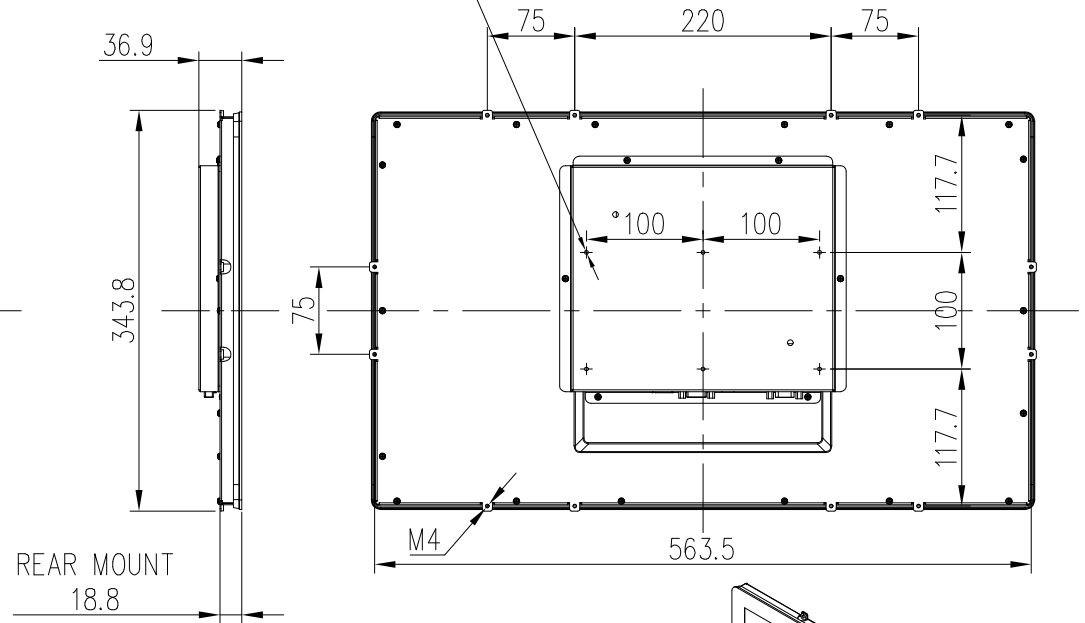

E

D

C

B

A

VESA MOUNT
200x100, M4 THREADS,x6
MAX SCREW DEPTH=6MM

Model: DE2380-0003-C810-B0				Customer Part No.	SHEET	UNIT	SCALE	
DESIGN		DATE			A4	mm	1:1	
CHECK		DATE		广东德怡电子科技有限公司 GUANGDONG DIGNITY TECHNOLOGY CO.,LTD				