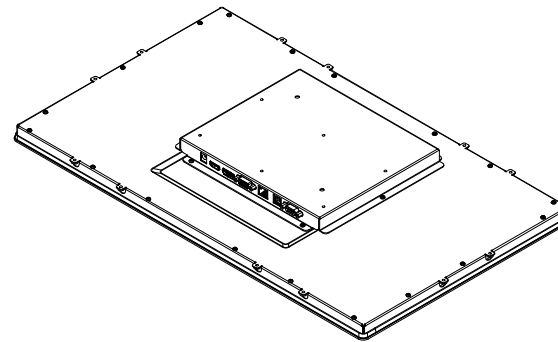

E

D

C

B

A

VESA MOUNT
200x100, M4 THREADS,x6
MAX SCREW DEPTH=6MM

Model: DE2380-0003-C810-B0				Customer Part No.	SHEET	UNIT	SCALE	
DESIGN		DATE			A4	mm	1:1	
CHECK		DATE		广东德怡电子科技有限公司 GUANGDONG DIGNITY TECHNOLOGY CO.,LTD				