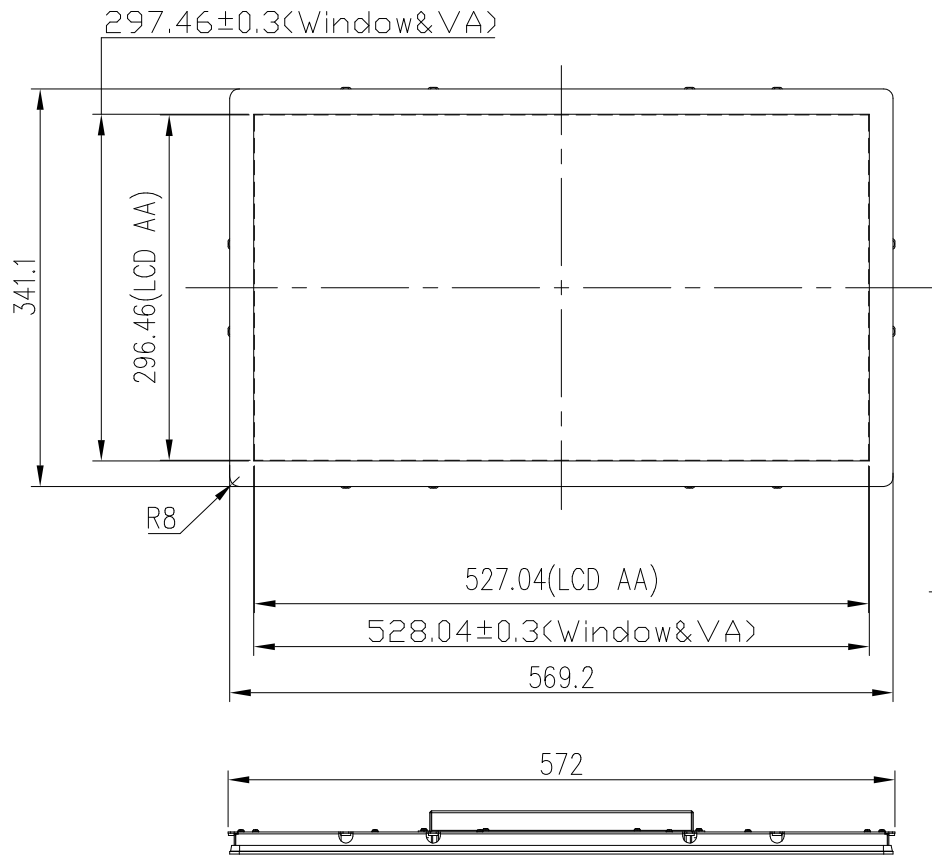

E

D

C

B

A

VESA MOUNT
200x100, M4 THREADS,x6
MAX SCREW DEPTH=6MM

Model: DE2380-0003-C810-B0				Customer Part No.	SHEET	UNIT	SCALE	
DESIGN		DATE			A4	mm	1:1	
CHECK		DATE		广东德怡电子科技有限公司 GUANGDONG DIGNITY TECHNOLOGY CO.,LTD				