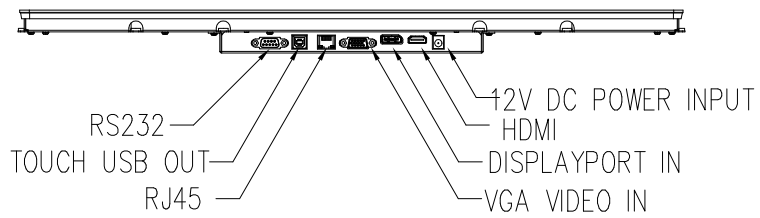

E

D

C

B

A

VESA MOUNT
200x100, M4 THREADS,x6
MAX SCREW DEPTH=6MM

Model: DE2380-0003-C810-B0				Customer Part No.	SHEET	UNIT	SCALE	
DESIGN		DATE			A4	mm	1:1	
CHECK		DATE		广东德怡电子科技有限公司 GUANGDONG DIGNITY TECHNOLOGY CO.,LTD				